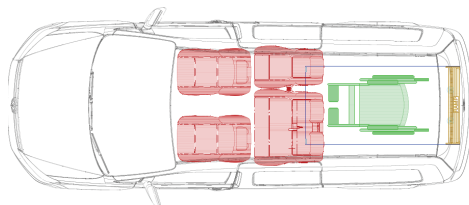

5 SEATS PLUS WHEELCHAIR

- Lightweight Low Angle Ramp
- Front Mounted Electric Restraints
- Continuous Rear Door Seal**

OTHER SEATING PLANS AVAILABLE

**Only Available for Volkswagen Caddy &
Ford Tourneo Connect