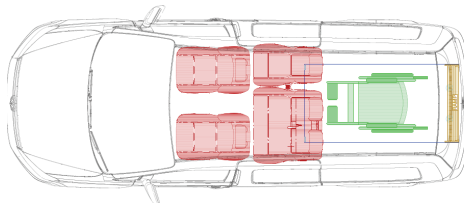

5 SEATS PLUS WHEELCHAIR

- Lightweight Low Angle Ramp
- Front Mounted Electric Restraints

**OTHER SEATING PLANS
AVAILABLE**