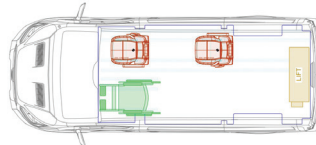

UPFRONT PASSENGER SEATING LAYOUT